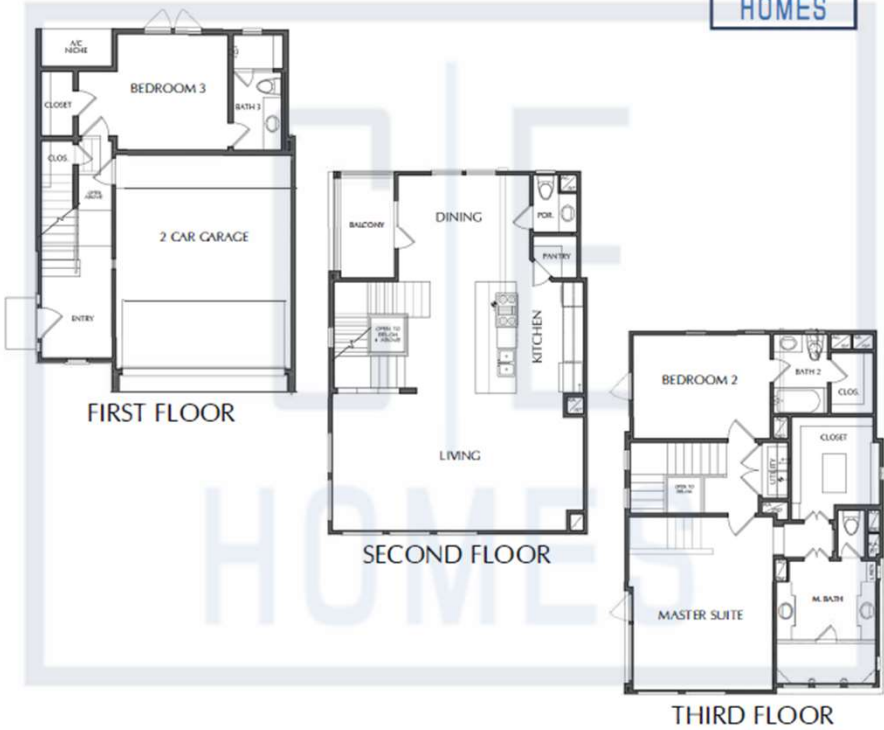

Interior Selections

4214 SPENCER STREET- ARCADE AT SPENCER

Floor Plan

TOTAL LIVING: A1.1L 2001

Entry/ Stairs

EBONY STAIN
FRONT DOOR

MATTE BLACK
HARDWARE

WHITE OAK WOOD FLOORING